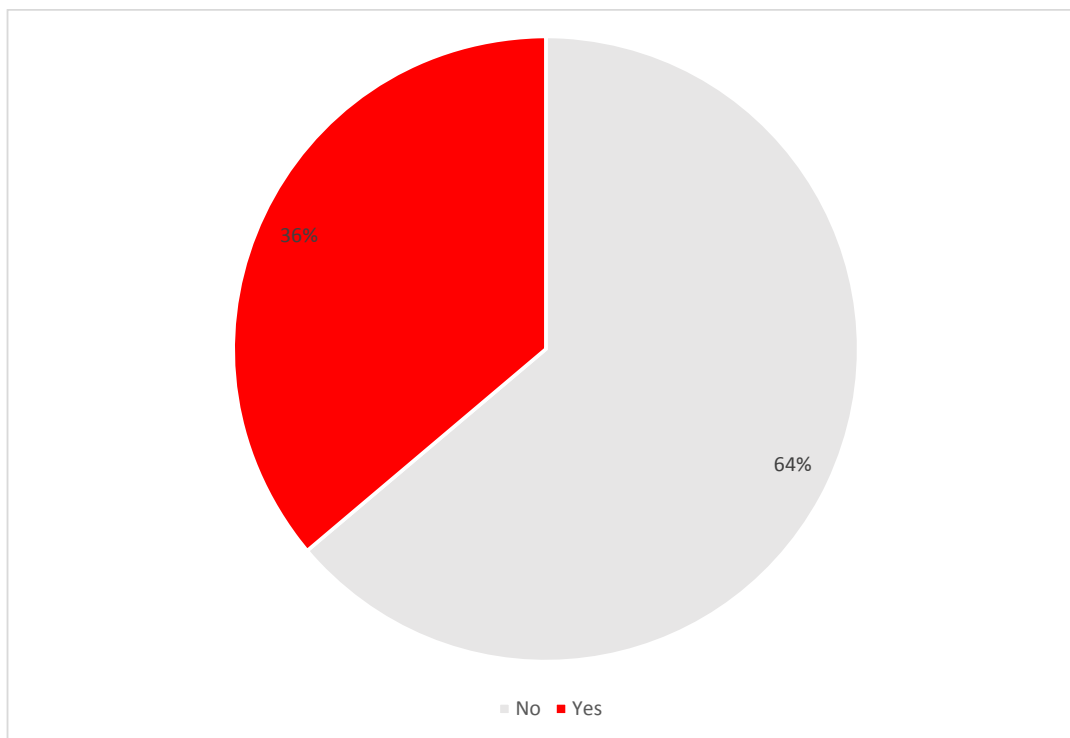

Prepared by the Commission of Inquiry into QPS responses to domestic and family violence
Primary source material provided by the QPS in response to NTP 2.047, Item 12

SUMMARY OF FREE TEXT RESPONSES TO 2021 WORKING FOR QUEENSLAND SURVEY THAT MENTIONED POOR LEADERSHIP

Number of comments that mentioned poor leadership

Mentions poor leadership?	Count	%
No	3963	63.84
Yes	2245	36.16
Total	6208	100