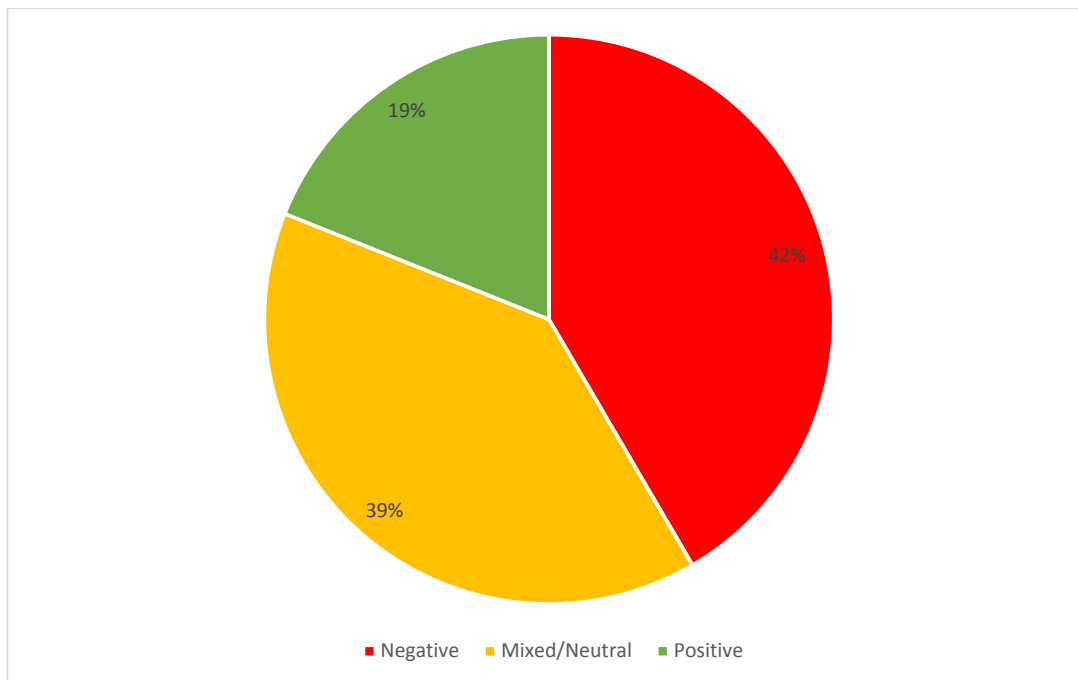

Prepared by the Commission of Inquiry into QPS responses to domestic and family violence
Primary source material provided by the QPS in response to NTP 2.047, Item 12

SUMMARY OF FREE TEXT RESPONSES TO 2021 WORKING FOR QUEENSLAND SURVEY

Comment rating – Positive, Mixed/Neutral or Negative

Comment rating	Count	%
Negative	2582	41.59
Mixed/Neutral	2450	39.47
Positive	1176	18.94
Total	6208	100

Prepared by the Commission of Inquiry into QPS responses to domestic and family violence
Primary source material provided by the QPS in response to NTP 2.047, Item 12