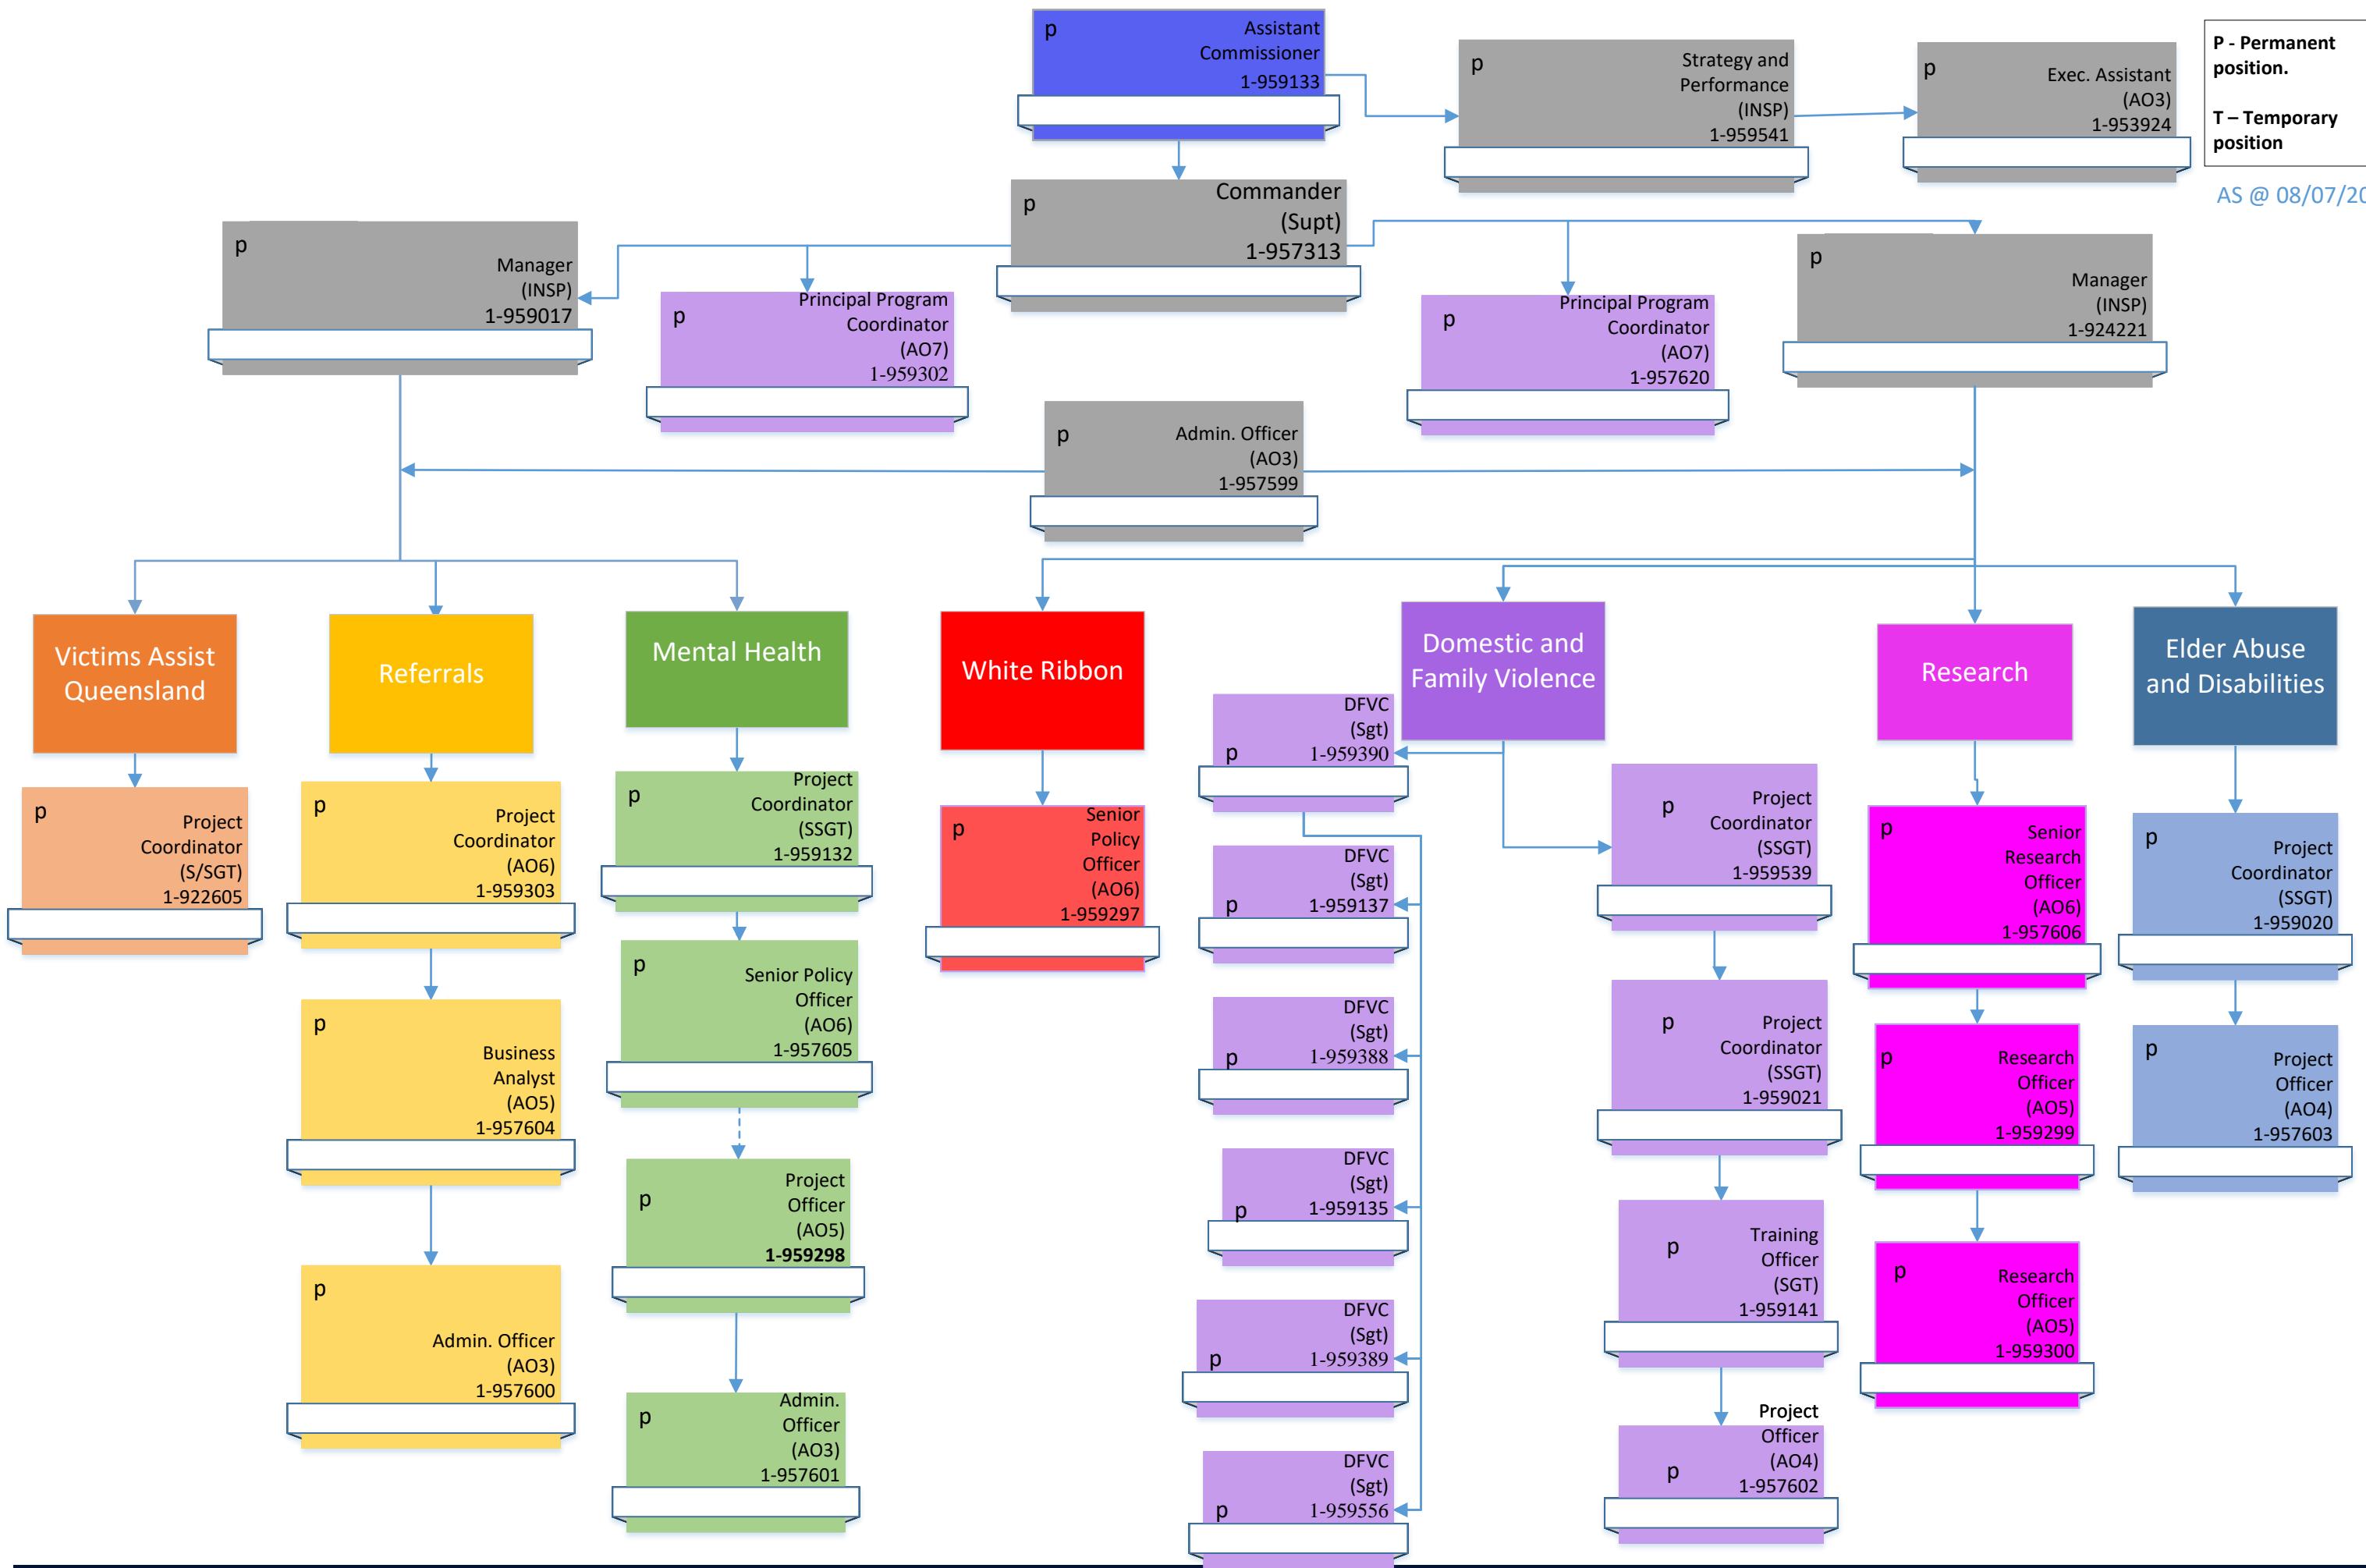

P - Permanent position.
T - Temporary position
 AS @ 08/07/2022

DOMESTIC, FAMILY VIOLENCE AND VULNERABLE PERSONS COMMAND – HIGH RISK TEAMS

P - Permanent position.
T - Temporary position

AS @ 08/07/2022