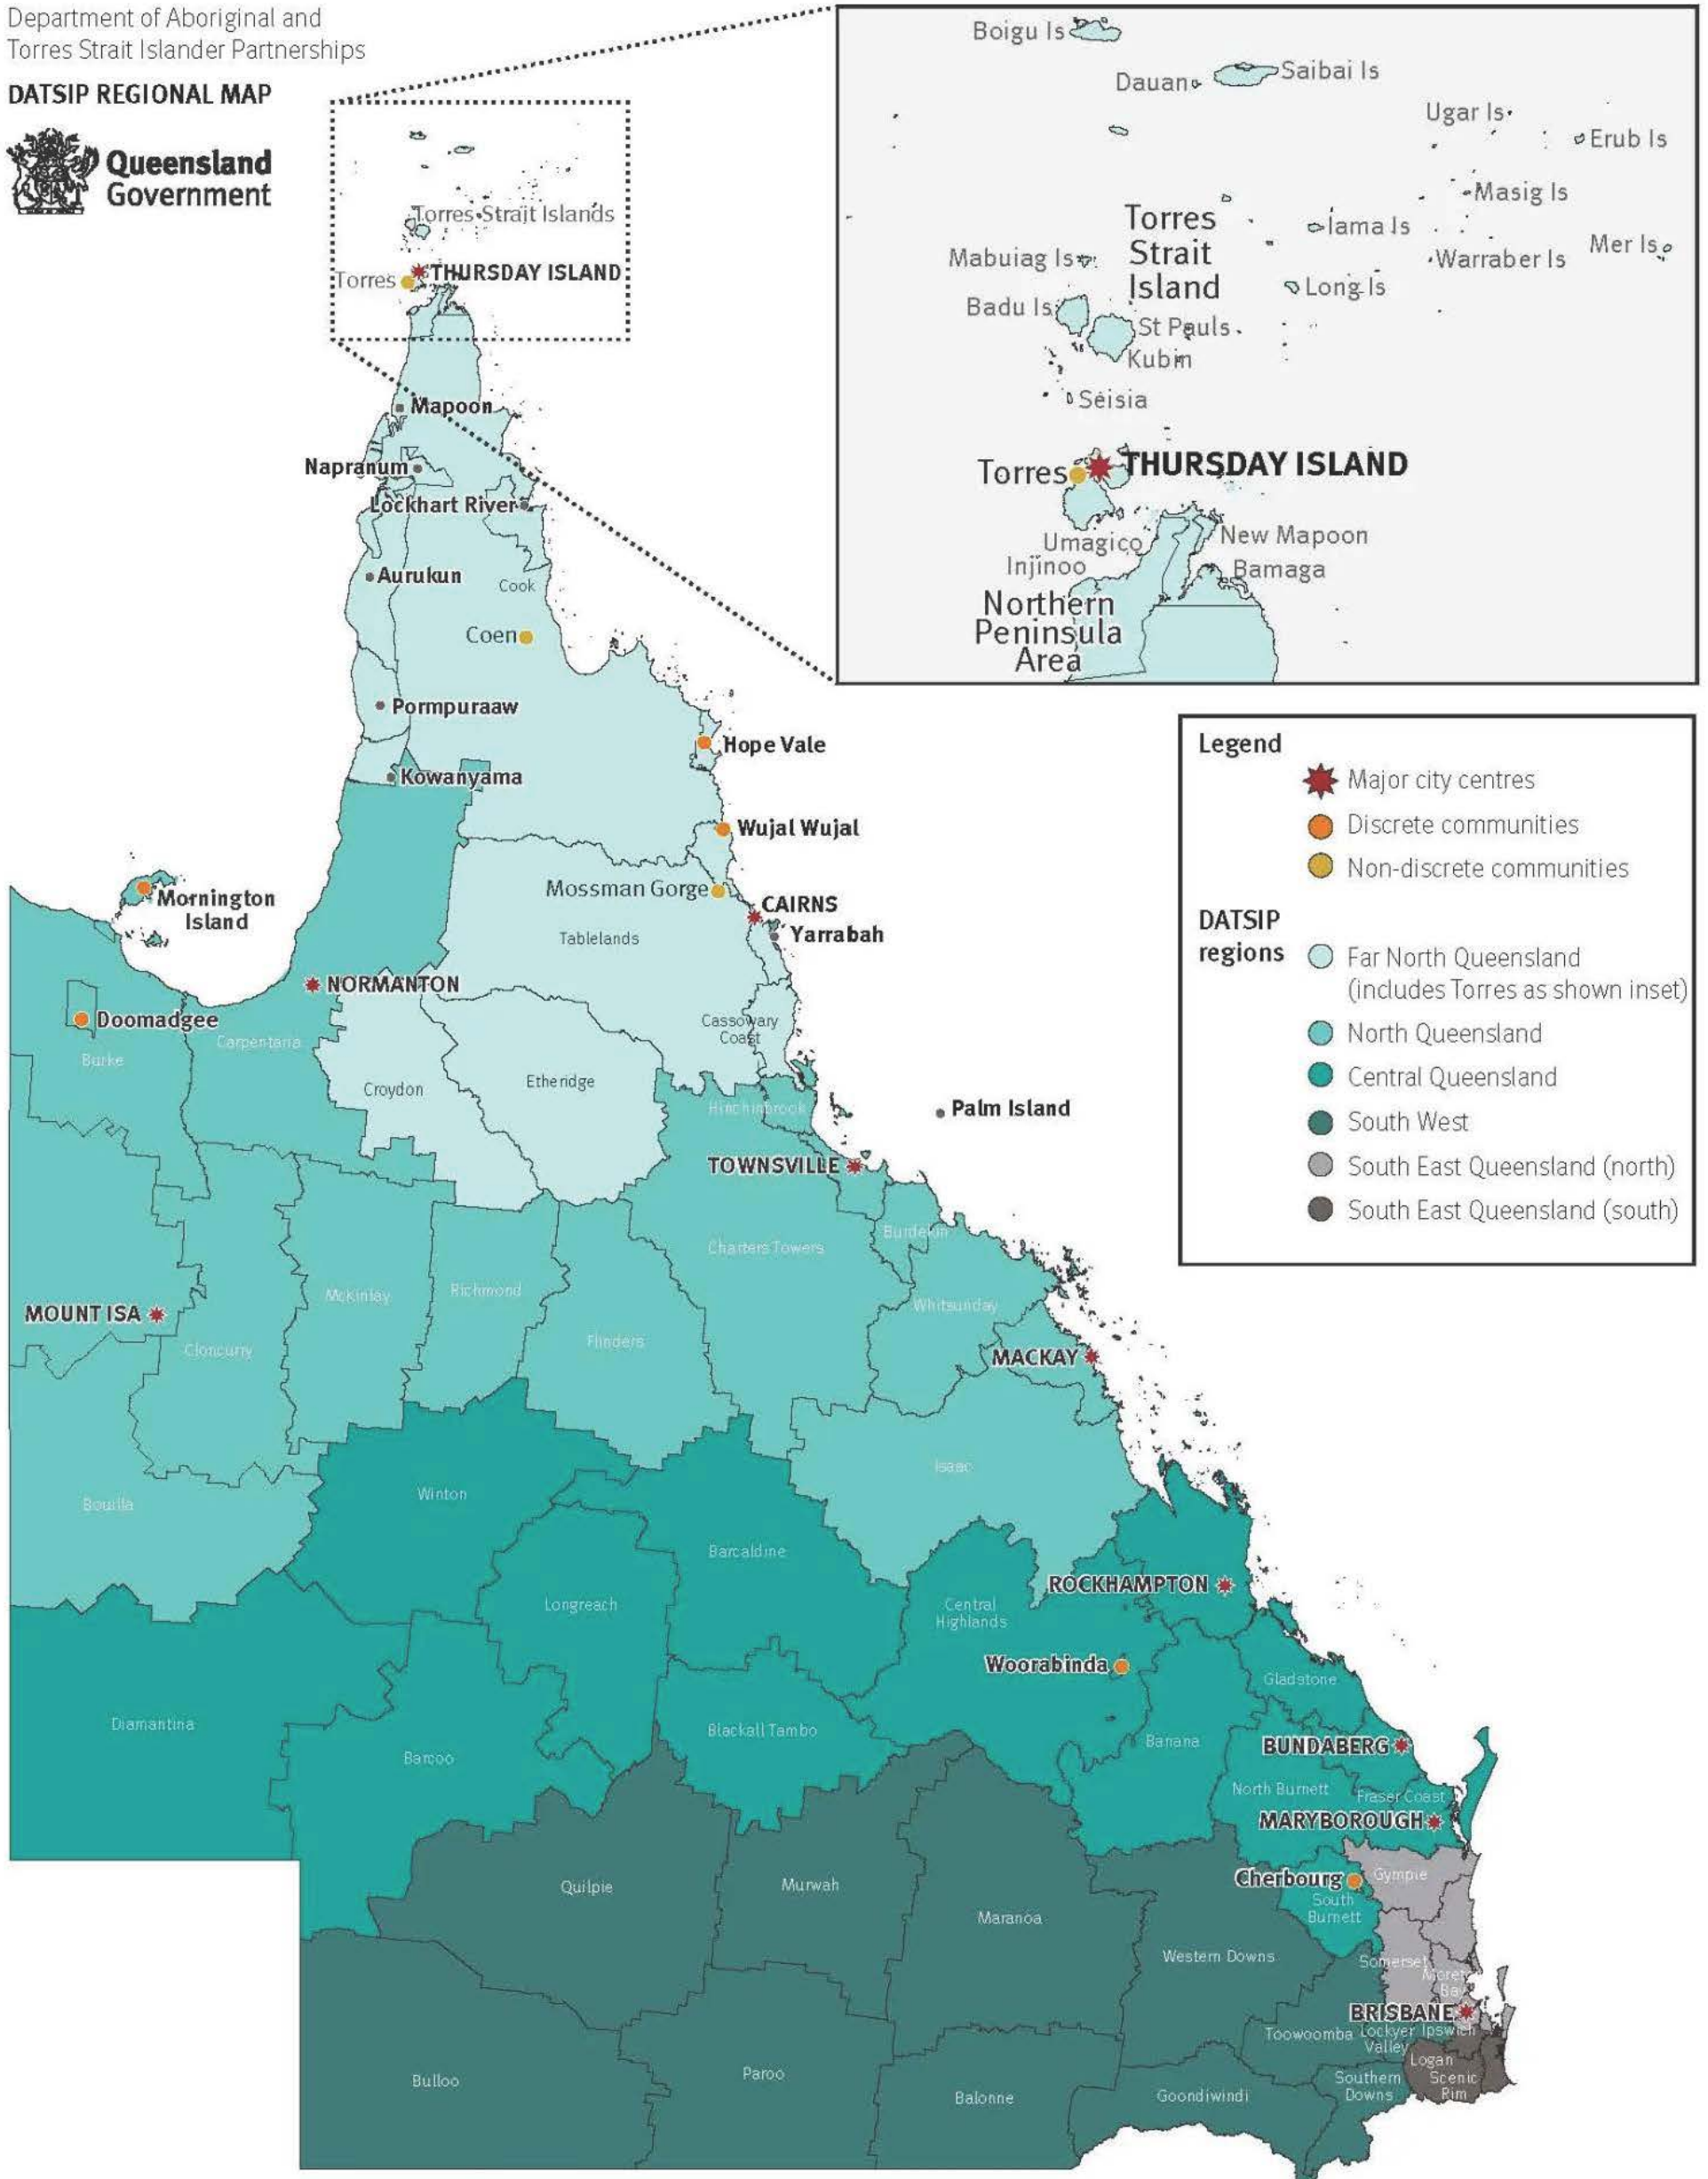

Department of Aboriginal and Torres Strait Islander Partnerships

DATSIP REGIONAL MAP

Legend

- Major city centres
- Discrete communities
- Non-discrete communities

DATSIP regions

- Far North Queensland (includes Torres as shown in inset)
- North Queensland
- Central Queensland
- South West
- South East Queensland (north)
- South East Queensland (south)